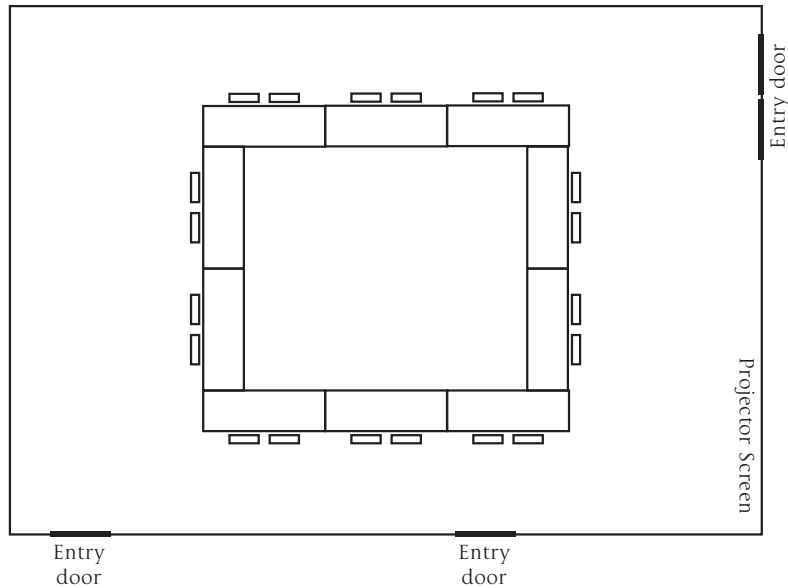

TRAPPEUR'S CROSSING RESORT
CONFERENCE ROOM A - ROUND TABLE SET-UP
MAXIMUM OCCUPANCY 69 + PRESENTERS

Room length 37 ft.

Room width 26 ft.

Room length 37 ft.